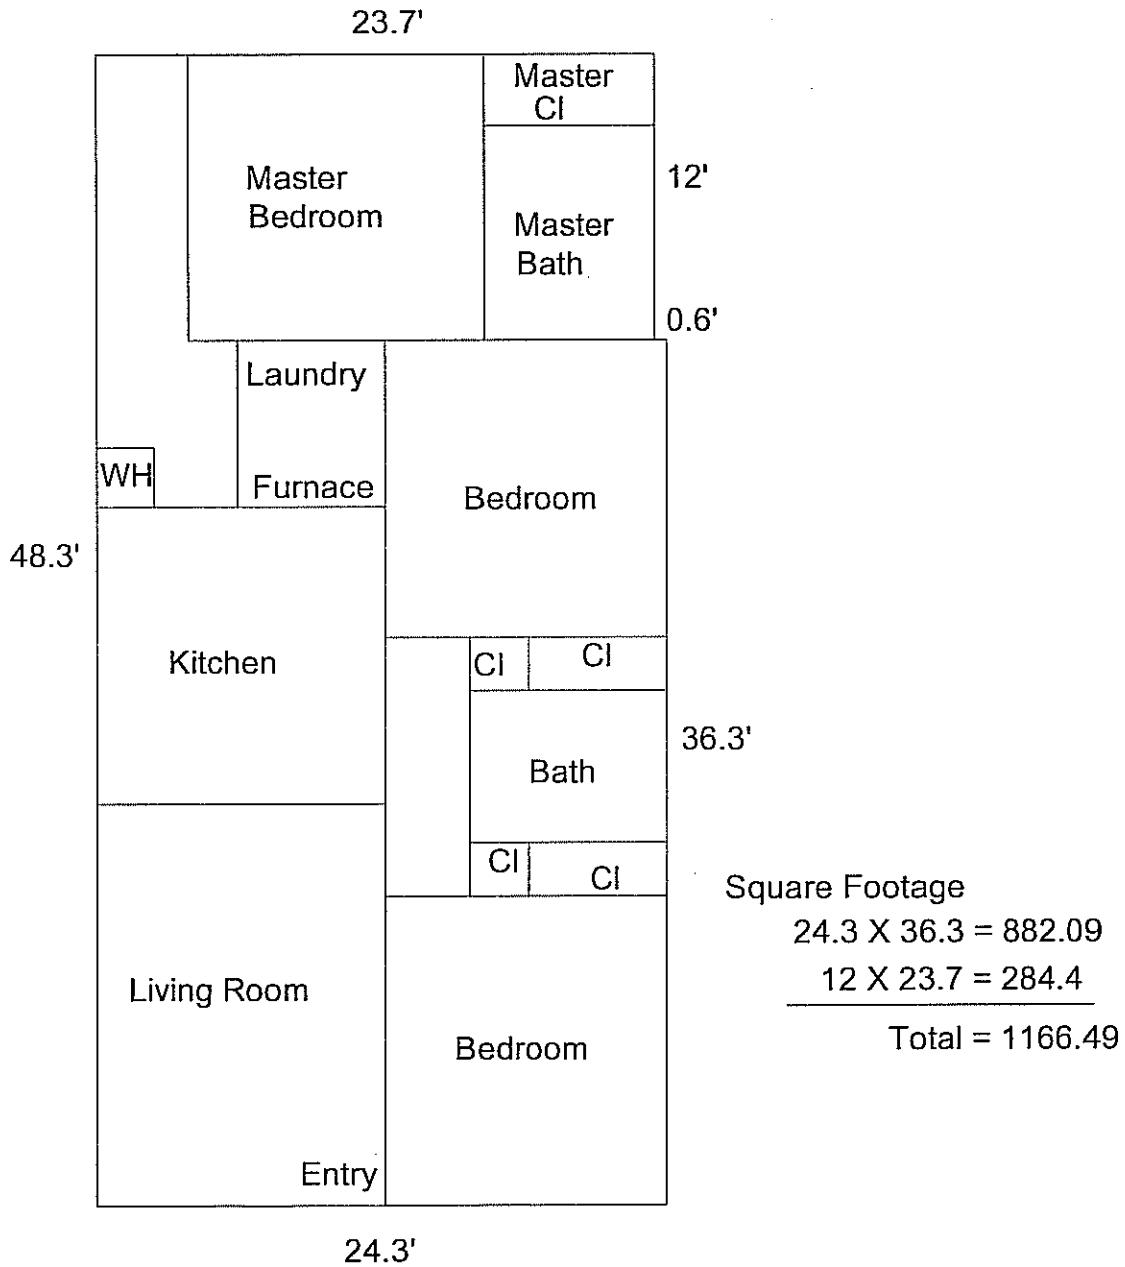

# 4028 Franklin

	Fin	UF
AG	1166	0
BG	0	0
NC	0	0
Total	1166	0

Square Footage believed to be accurate, but not warranted  
 Rooms not necessarily to scale